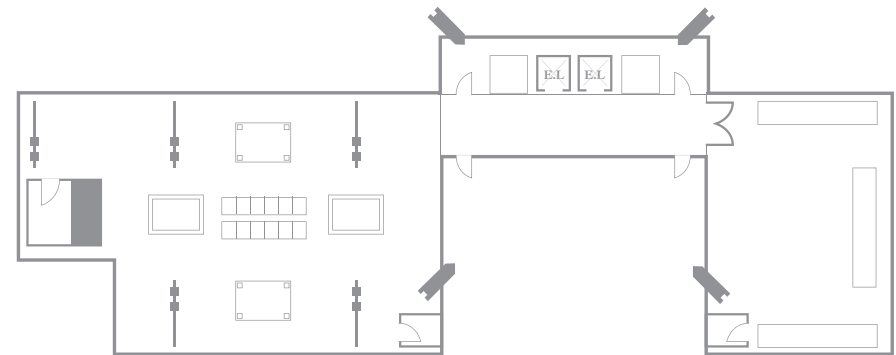

Venue

The Hotel 1F

Venue : Crystal Ballroom 1F
 Size : 490sgm
 Capacity : 8 176pax 10 220pax

The Festa3F

Venue : Morin
 Size : 225.71sgm
 Capacity : 8 120pax 10 150pax

The Hotel 3F

Venue : n amsan Terrace
 Size : 977.65sgm
 Capacity : 8 120pax 10 150pax

Venue : Celeste
 Size : 411.35sgm
 Capacity : 8 96pax 10 120pax